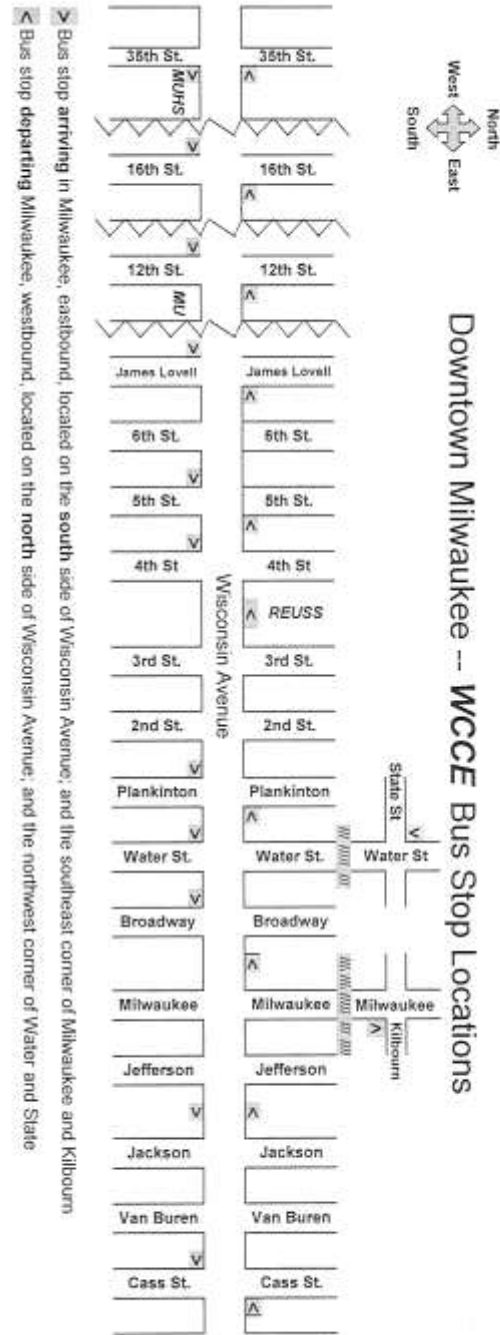

Richfield: Endeavor Business Park on Richfield Parkway, south of Pioneer Drive, west of HWY 41

Germantown: Germantown Park & Ride, at Lannon Road & Hwy 41/45

One-Way Fares

$3.75 exact change. Drivers do not carry cash - or - $3.25 when using pre-paid, discounted ticket strips. ($32.50 for a discounted 10-ticket strip) - **NO REFUNDS**

$1.75 ONLY on mid-day northbound DT/Medical run 13 - for Senior Citizens 65+, Medicare cardholders, and persons with disabilities

Ticket Strip Sale Locations

Germantown	Germantown
• Pick 'N Save Mequon Rd	• GoRiteway Bus
Hartford	Richfield / Hubertus
• Goeman's Rapid Mart	• Piggly Wiggly Slinger
Jackson	• Piggly Wiggly West Bend
• Piggly Wiggly	• Pick 'N Save - North & South
Kewaskum	
• Piggly Wiggly	

In accordance with Title VI of the Civil Rights Act of 1964, the county will ensure that no person shall, on the grounds of race, color, or national origin, be excluded from participating in, or denied the benefits of, or be subject to discrimination under any County program, or activity receiving federal financial assistance. The county further will ensure that federally supported transit services and related benefits are distributed in an equitable manner. Anyone who believes that their rights under Title VI have been violated should contact info@ridewcce.com.